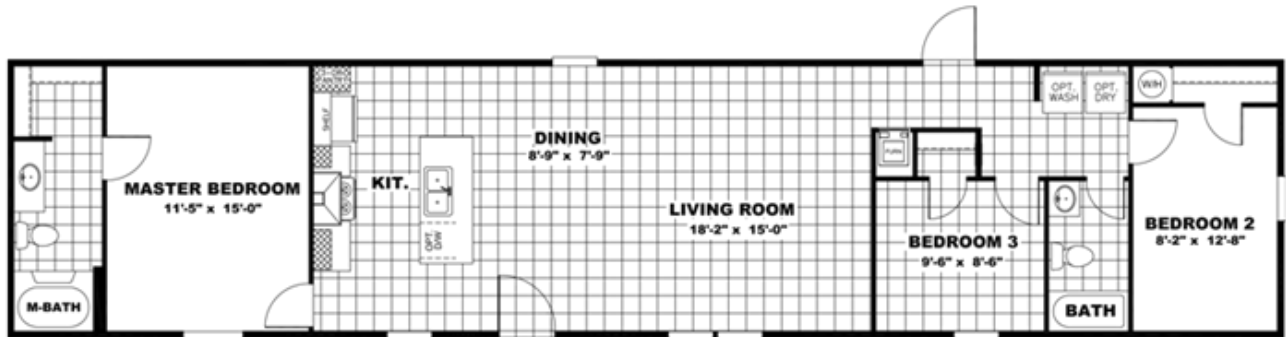

**THE BREEZE** Floor plan number: SGI017682TN

**3 beds • 2 baths • 1152 sq.ft. • 16' width • 72' depth**

Our home building facilities invest in continuous product and process improvements. Plans, dimensions, features, materials, specifications and availability are subject to change without notice or obligation. Renderings and floor plans are representative likenesses of our homes and may differ from the actual homes. We invite you to tour a Home Center near you and inspect the highest value in quality housing available or call (270) 782-8580 to speak with a Home Consultant. Copyright 2017, CMH. All rights reserved.