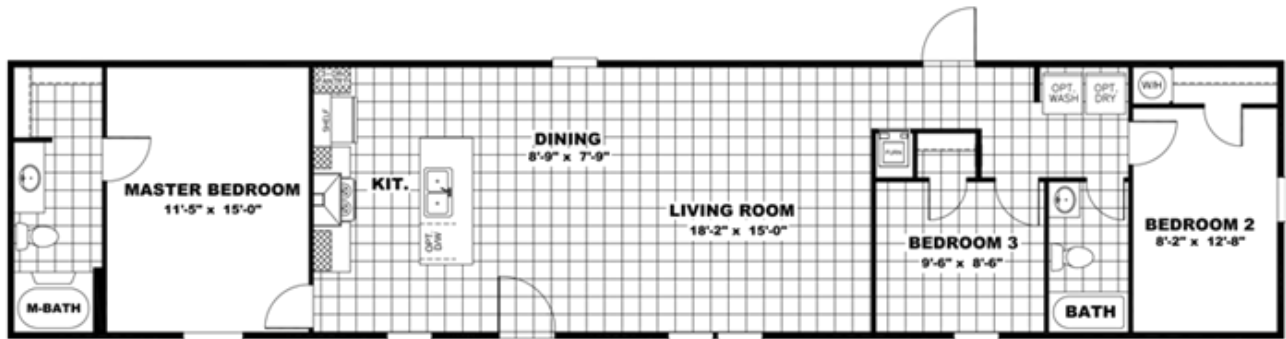

The Breeze Model number: 46SSP16723AH

3 beds • 2 baths • 1152 sq.ft. • 16' width • 72' depth

Our home building facilities invest in continuous product and process improvements. Plans, dimensions, features, materials, specifications and availability are subject to change without notice or obligation. Renderings and floor plans are representative likenesses of our homes and may differ from the actual homes. We invite you to tour a Home Center near you and inspect the highest value in quality housing available or call (270) 782-8580 to speak with a Home Consultant. Copyright 2017, CMH. All rights reserved.