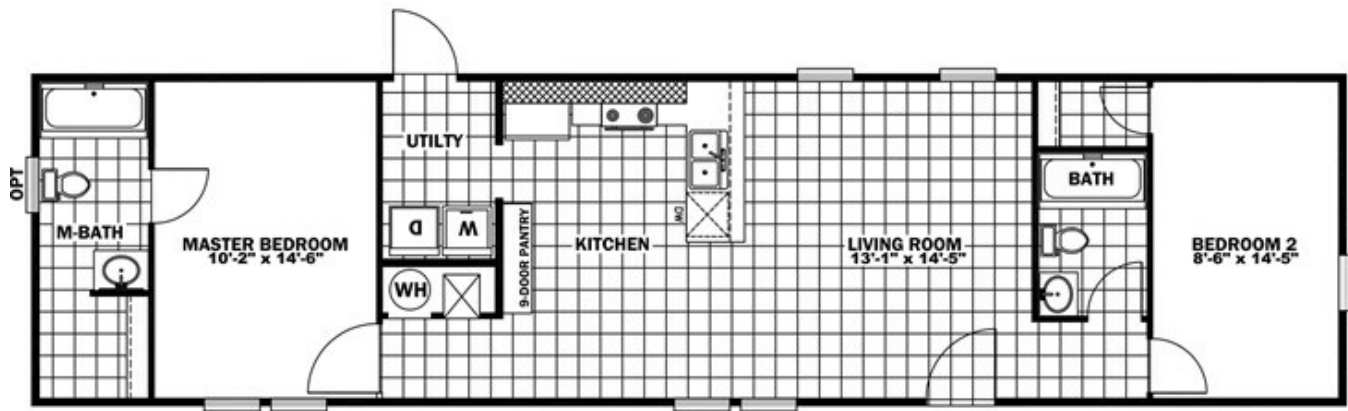

SGI017348TN

**SGI017348TN** Floor plan number: SGI017348TN

**2 beds • 2 baths • 960 sq.ft. • 16' width • 60' depth**

Our home building facilities invest in continuous product and process improvements. Plans, dimensions, features, materials, specifications and availability are subject to change without notice or obligation. Renderings and floor plans are representative likenesses of our homes and may differ from the actual homes. We invite you to tour a Home Center near you and inspect the highest value in quality housing available or call (270) 782-8580 to speak with a Home Consultant. Copyright 2017, CMH. All rights reserved.