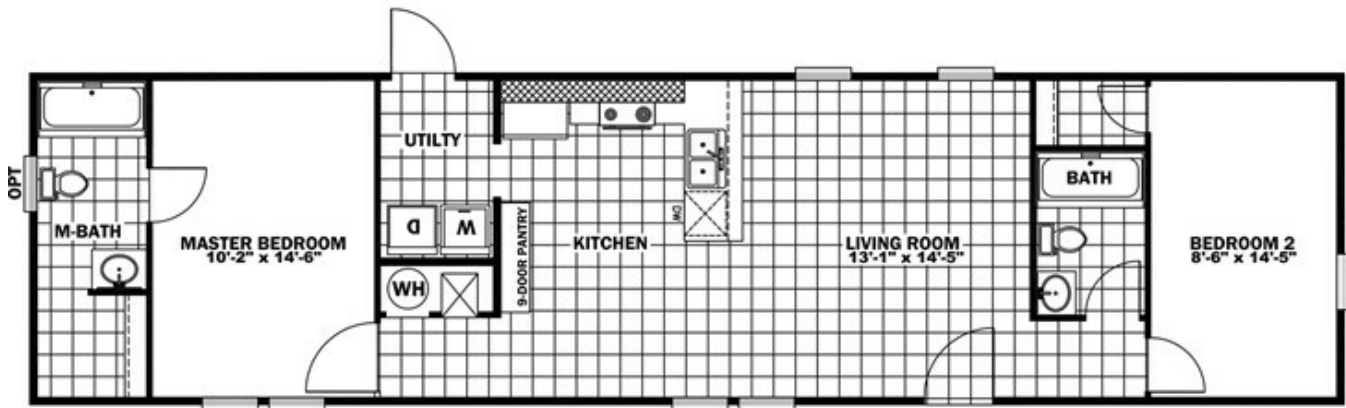

Eclipse Model number: 46ECL16602AH

2 beds • 2 baths • 960 sq.ft. • 16' width • 60' depth

Our home building facilities invest in continuous product and process improvements. Plans, dimensions, features, materials, specifications and availability are subject to change without notice or obligation. Renderings and floor plans are representative likenesses of our homes and may differ from the actual homes. We invite you to tour a Home Center near you and inspect the highest value in quality housing available or call (270) 782-8580 to speak with a Home Consultant. Copyright 2017, CMH. All rights reserved.