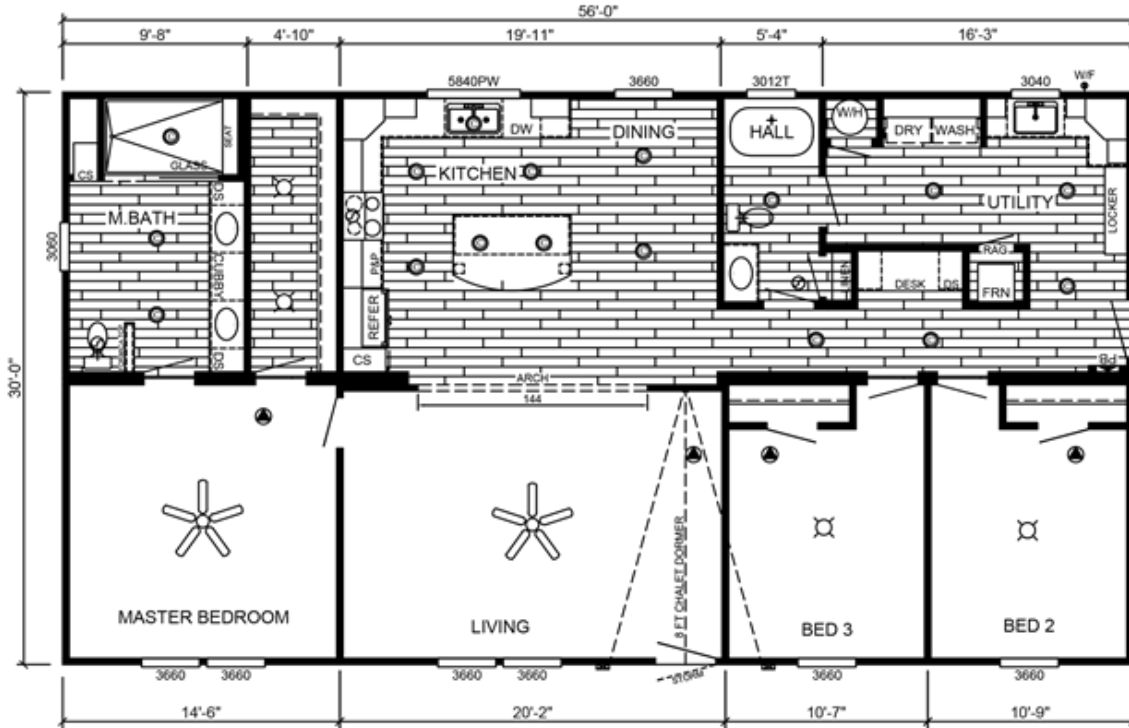

The Kaylee

The Kaylee

Model number: 43EST32563AH

3 beds • 2 baths • 1792 sq.ft. • 32' width • 56' depth

Our home building facilities invest in continuous product and process improvements. Plans, dimensions, features, materials, specifications and availability are subject to change without notice or obligation. Renderings and floor plans are representative likenesses of our homes and may differ from the actual homes. We invite you to tour a Home Center near you and inspect the highest value in quality housing available or call (270) 782-8580 to speak with a Home Consultant. Copyright 2017, CMH. All rights reserved.