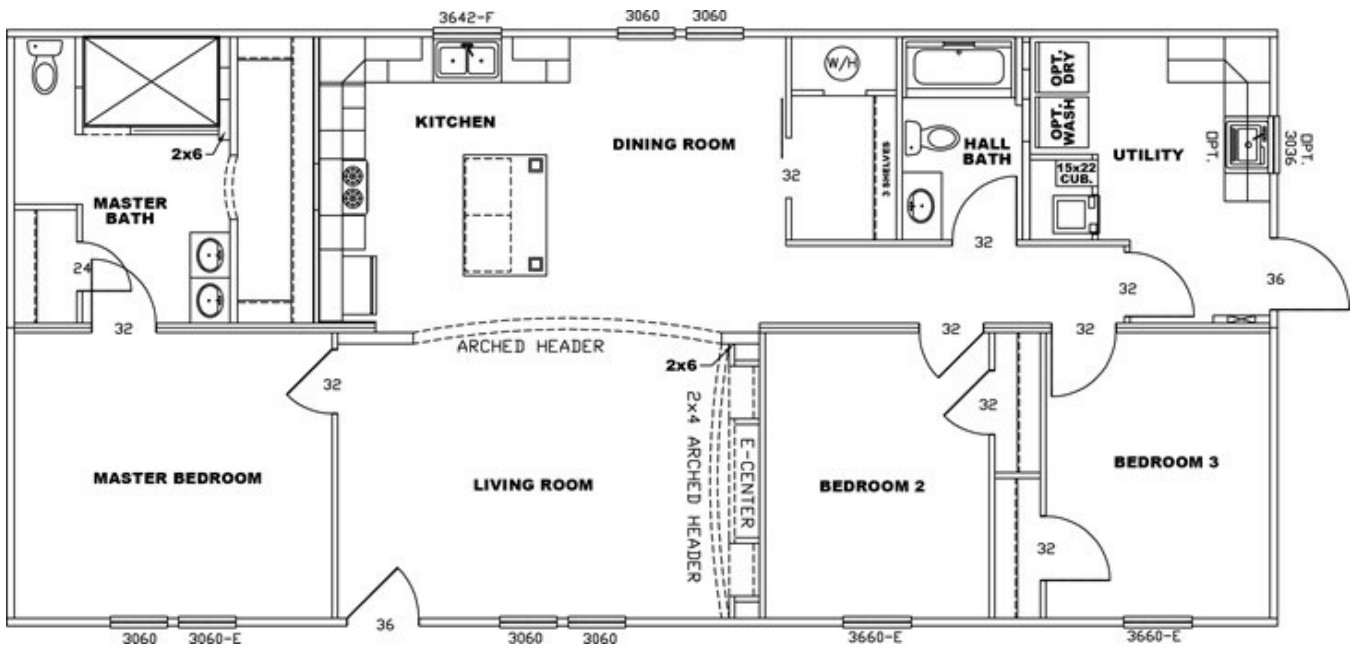

WOODBIDGE II LIL WOODY

WOODBIDGE II LIL WOODY Floor plan number: NO2025386TNAB

3 beds • 2 baths • 1568 sq.ft. • 28' width • 56' depth

Our home building facilities invest in continuous product and process improvements. Plans, dimensions, features, materials, specifications and availability are subject to change without notice or obligation. Renderings and floor plans are representative likenesses of our homes and may differ from the actual homes. We invite you to tour a Home Center near you and inspect the highest value in quality housing available or call (270) 782-8580 to speak with a Home Consultant. Copyright 2017, CMH. All rights reserved.