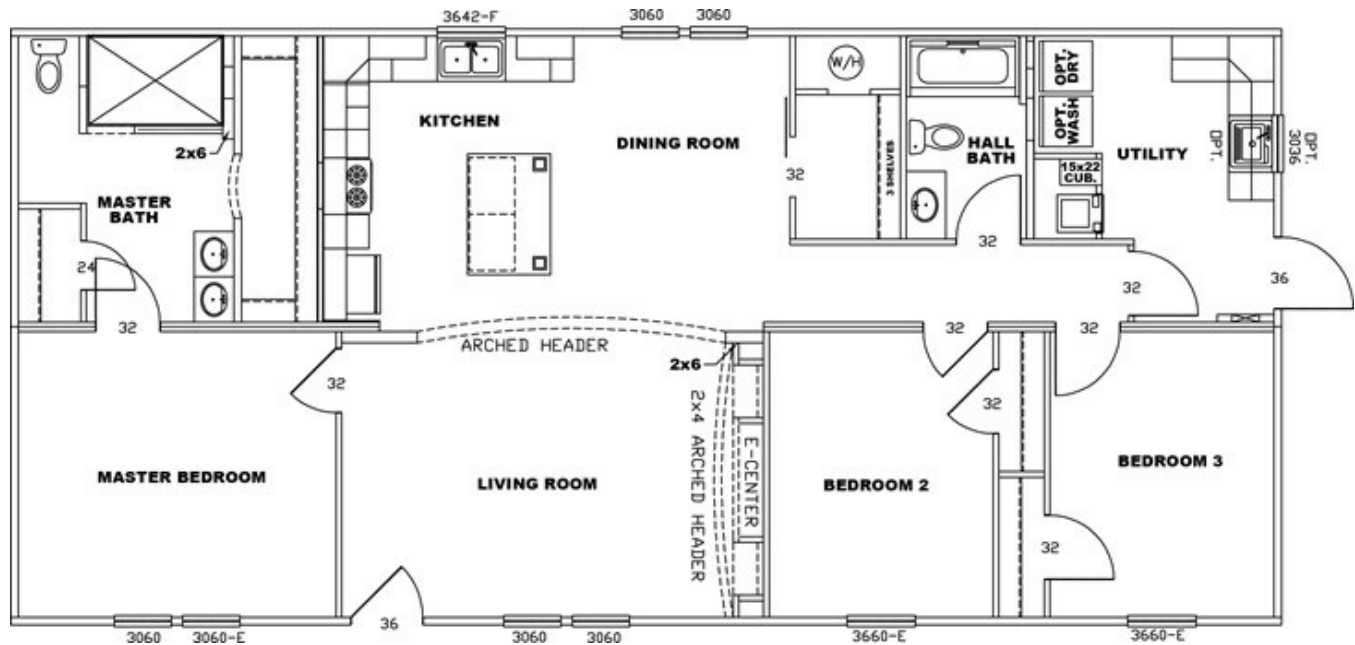

Woodbridge II Lil Woody

Woodbridge II Lil Woody Model number: 27ELN28563BH

3 beds • 2 baths • 1568 sq.ft. • 28' width • 56' depth

Our home building facilities invest in continuous product and process improvements. Plans, dimensions, features, materials, specifications and availability are subject to change without notice or obligation. Renderings and floor plans are representative likenesses of our homes and may differ from the actual homes. We invite you to tour a Home Center near you and inspect the highest value in quality housing available or call (270) 782-8580 to speak with a Home Consultant. Copyright 2017, CMH. All rights reserved.