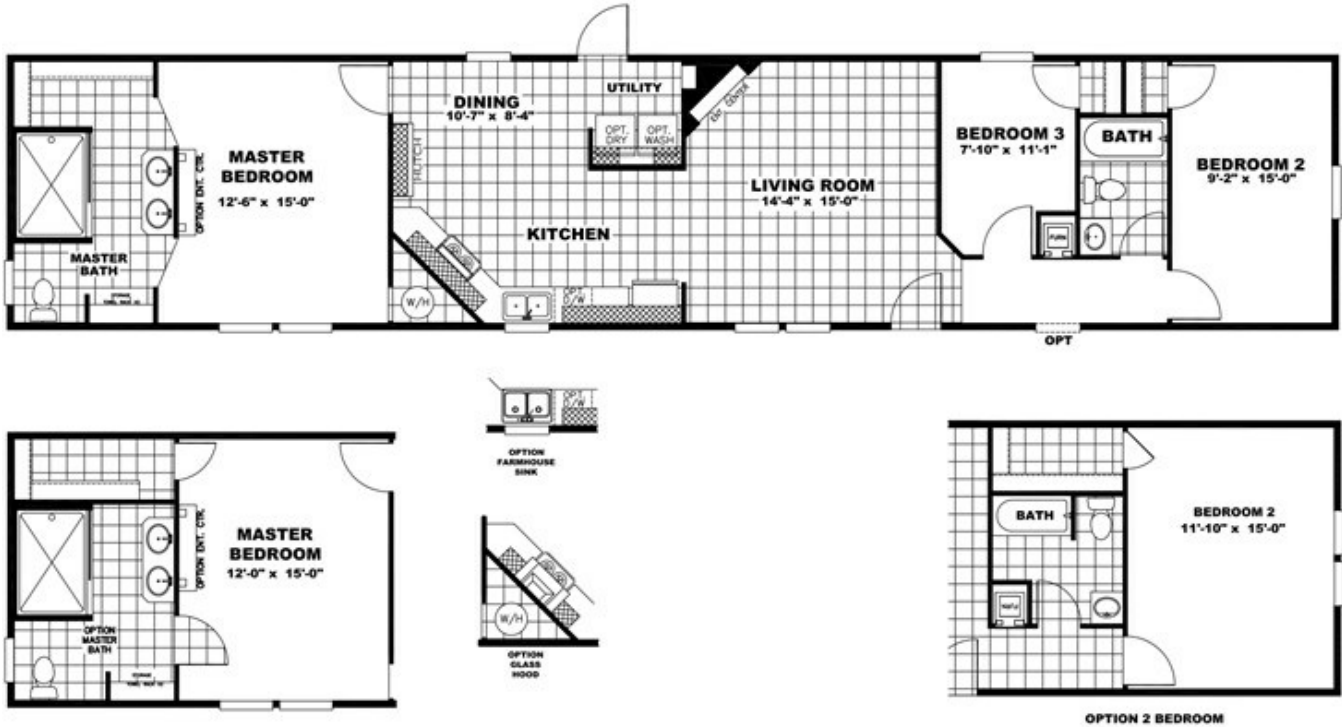

All About The Shower

All About The Shower

Model number: 22PRO16763AH

3 beds • 2 baths • 1216 sq.ft. • 16' width • 76' depth

Our home building facilities invest in continuous product and process improvements. Plans, dimensions, features, materials, specifications and availability are subject to change without notice or obligation. Renderings and floor plans are representative likenesses of our homes and may differ from the actual homes. We invite you to tour a Home Center near you and inspect the highest value in quality housing available or call (270) 782-8580 to speak with a Home Consultant. Copyright 2017, CMH. All rights reserved.