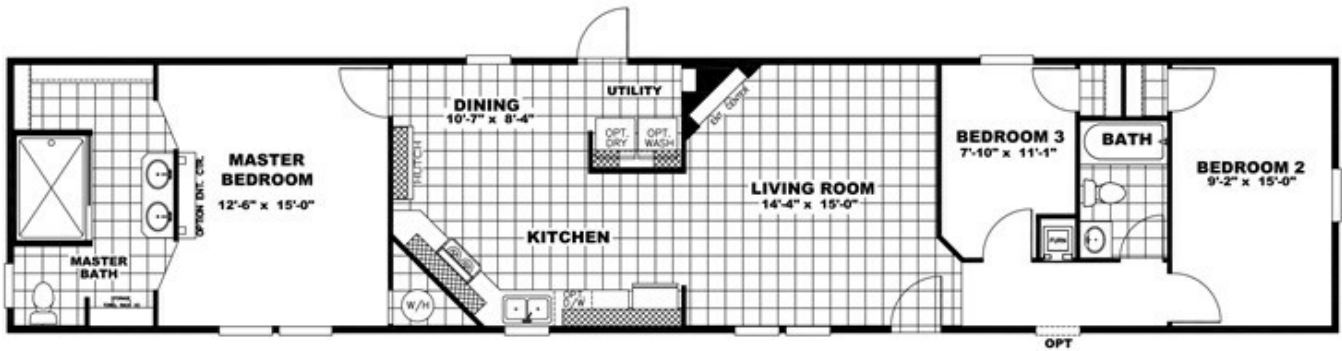

ALL ABOUT THE SHOWER

ALL ABOUT THE SHOWER Floor plan number: CLM102420TN

3 beds • 2 baths • 1216 sq.ft. • 16' width • 76' depth

OPTION FARMHOUSE SINK

OPTION GLASS HOOD

OPTION 2 BEDROOM

Our home building facilities invest in continuous product and process improvements. Plans, dimensions, features, materials, specifications and availability are subject to change without notice or obligation. Renderings and floor plans are representative likenesses of our homes and may differ from the actual homes. We invite you to tour a Home Center near you and inspect the highest value in quality housing available or call (270) 782-8580 to speak with a Home Consultant. Copyright 2017, CMH. All rights reserved.