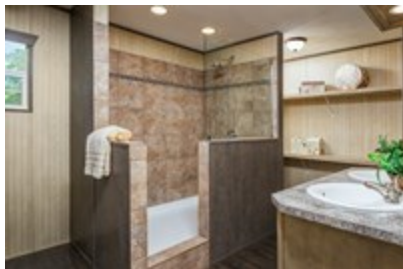

ALL ABOUT THE SHOWER

ALL ABOUT THE SHOWER Floor plan number: CLM102420TN

3 beds • 2 baths • 1216 sq.ft. • 16' width • 76' depth

OPTION FARMHOUSE SINK

OPTION GLASS HOOD

OPTION 2 BEDROOM

Our home building facilities invest in continuous product and process improvements. Plans, dimensions, features, materials, specifications and availability are subject to change without notice or obligation. Renderings and floor plans are representative likenesses of our homes and may differ from the actual homes. We invite you to tour a Home Center near you and inspect the highest value in quality housing available or call (270) 782-8580 to speak with a Home Consultant. Copyright 2017, CMH. All rights reserved.