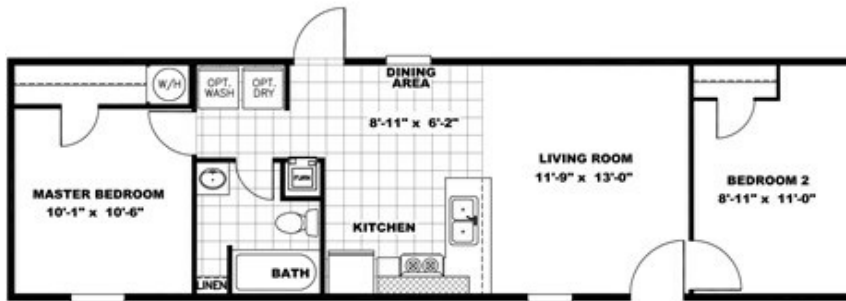

BLAZER EXTREME 14482A

BLAZER EXTREME 14482A Floor plan number: CLM102065TN

2 beds • 2 baths • 672 sq.ft. • 14' width • 48' depth

Our home building facilities invest in continuous product and process improvements. Plans, dimensions, features, materials, specifications and availability are subject to change without notice or obligation. Renderings and floor plans are representative likenesses of our homes and may differ from the actual homes. We invite you to tour a Home Center near you and inspect the highest value in quality housing available or call (270) 782-8580 to speak with a Home Consultant. Copyright 2017, CMH. All rights reserved.