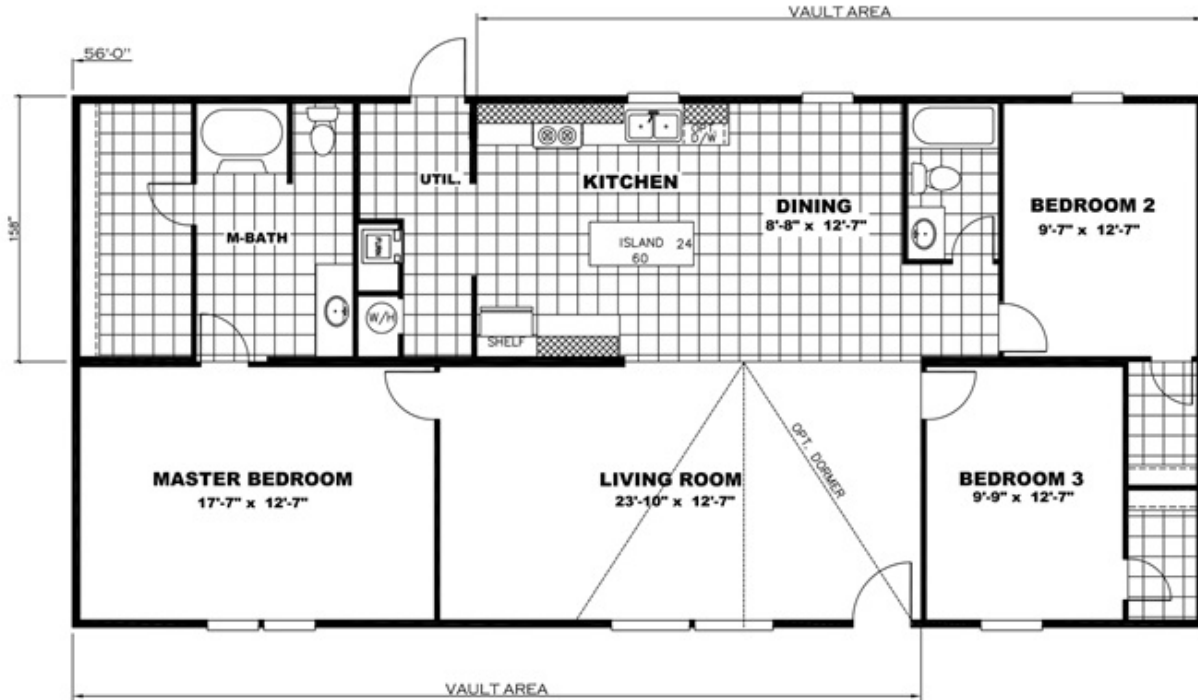

**Thrill** Model number: 21TRU28563RH

**3 beds • 2 baths • 1568 sq.ft. • 28' width • 56' depth**

Our home building facilities invest in continuous product and process improvements. Plans, dimensions, features, materials, specifications and availability are subject to change without notice or obligation. Renderings and floor plans are representative likenesses of our homes and may differ from the actual homes. We invite you to tour a Home Center near you and inspect the highest value in quality housing available or call (270) 782-8580 to speak with a Home Consultant. Copyright 2017, CMH. All rights reserved.