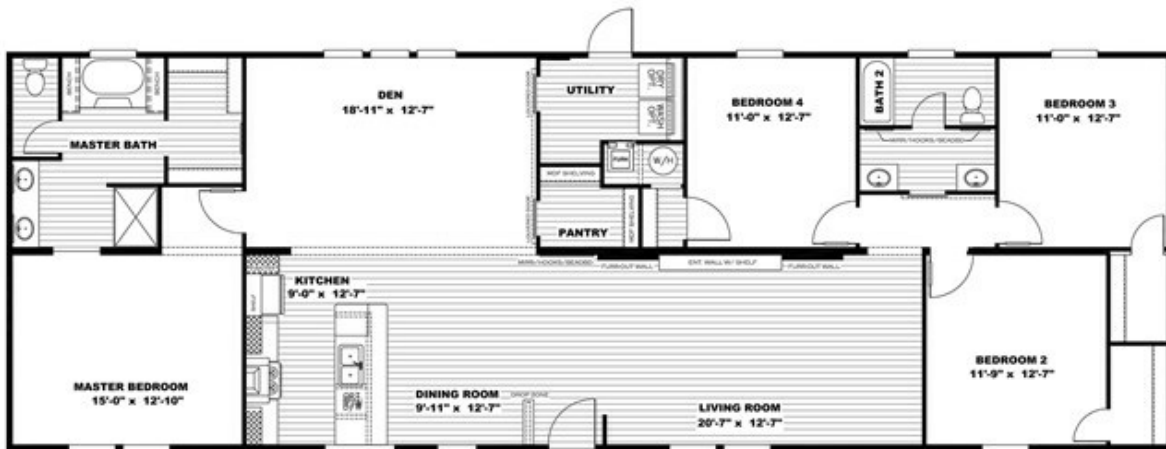

# The Breeze 2 Model number: 34SSP28764AH

4 beds • 2 baths • 2128 sq.ft. • 28' width • 76' depth

Our home building facilities invest in continuous product and process improvements. Plans, dimensions, features, materials, specifications and availability are subject to change without notice or obligation. Renderings and floor plans are representative likenesses of our homes and may differ from the actual homes. We invite you to tour a Home Center near you and inspect the highest value in quality housing available or call (270) 782-8580 to speak with a Home Consultant. Copyright 2017, CMH. All rights reserved.